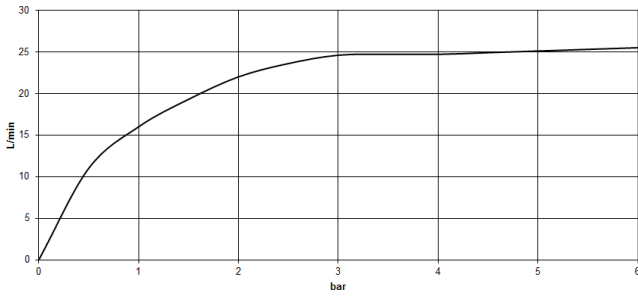

Flow rate chart

Certificates

WRAS_1512010.

LGA_28684.

IAPMO_4976 (6).