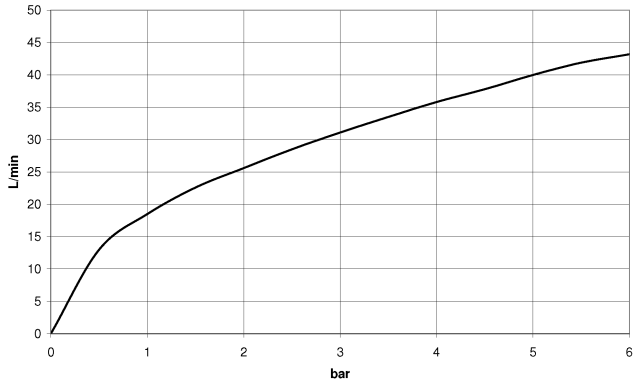

ST 030 100 2705

mm [inches]

**Flow rate chart**

**Certificates**

IAPMO\_4976 (5). WRAS\_2103001. LGA\_28688.

ST 030 100 2705