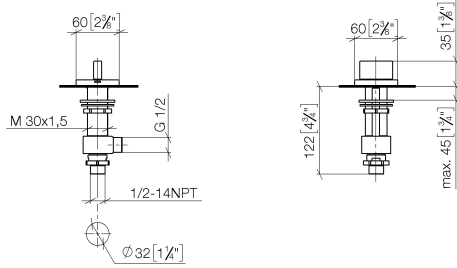

**CL.1 Five-hole bath mixer for deck mounting with diverter - Chrome**

CL.1

ST 030 100 2705

- hole diameter valve 32 mm
- rosette 60 x 60 mm
- with hot marking

	Chrome	20 000 706-00
	Brushed Platinum	20 000 706-06
	Dark Chrome	20 000 706-19
	Brushed Champagne (22kt Gold)	20 000 706-46
	Champagne (22kt Gold)	20 000 706-47
	Brushed Dark Platinum	20 000 706-99

ST 030 100 2705

mm [inches]

**Flow rate chart**

**Certificates**

IAPMO\_4976 (5).    WRAS\_2103001.    LGA\_28688.

ST 030 100 2705

Parts for other finishes can be found here: [Brushed](#)  
[Platinum](#)

**Spare parts list**

No.	Item Number	Name	Quantity used	Delivery time
1	90 20 70 051 05-00	handle ( hot )	1	10
2	04 17 11 058 32 90	side panel	1	2
3	90 90 03 132 00 90	top	1	2
4	04 23 10 032 78 90	fixing set	1	2
5	04 17 11 023 10 90	distributor	1	2
6	90 23 30 040 00-00	threaded connector	1	10
7	09 30 11 059 90	disc	1	2
8	09 23 10 012 90	nut	1	2