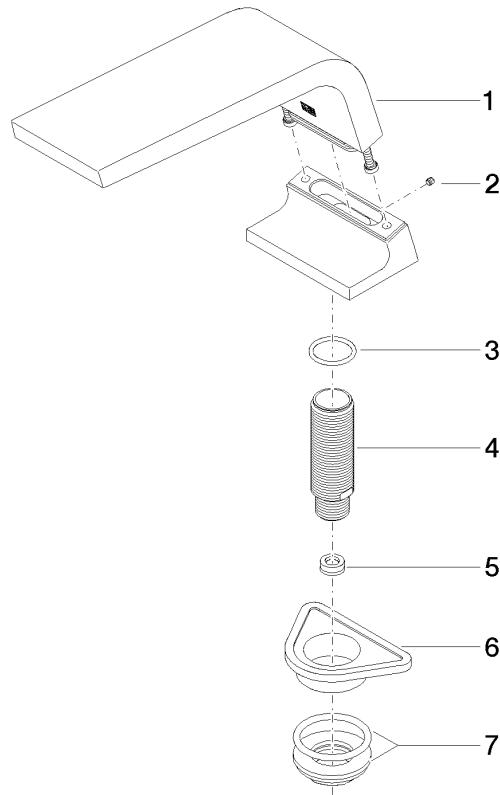

ST 030 100 2705

- 200mm projection
  - rectangular spray pattern with 55 individual jets
  - Hand shower: COMPACT RAIN, max. flow rate 6.8 l/min (at 3 bar)
  - complete hand shower set with anti-scale system
  - height of mixer 125 mm
  - height up to aerator 108 mm
  - 1/2" connection
  - hole diameter spout 35 mm
  - hole diameter valve 32 mm
  - rosette for complete hand shower set 60 x 60mm
  - rosette for deck valve 60 x 60mm
  - metal shower hose 2250mm with integrated anti-twist protection
- Intrinsic protection against back flow.**

mm [inches]

**Flow rate chart**

**Certificates**

WRAS\_1512010.

LGA\_28684.

IAPMO\_4976 (6).

ST 030 100 2705

Parts for other finishes can be found here: [Brushed](#)  
[Platinum](#)

### Spare parts list

No.	Item Number	Name	Quantity used	Delivery time
1	90 11 70 007 00-00	spout	1	10
2	09 31 11 099 90	pin	1	2
3	09 14 10 009 90	seal	1	2
4	09 30 01 117 90	connection	1	2
5	09 23 01 057 90	flow reducer	1	2
6	09 18 40 090 90	sleeve	1	2
7	04 23 10 004 03 90	fixing set	1	2

No.	Item Number	Name	Quantity used	Delivery time
1	90 20 70 051 05-00	handle ( hot )	1	10
2	04 17 11 058 32 90	side panel	1	2
3	90 90 03 132 00 90	top	1	2
4	04 23 10 032 78 90	fixing set	1	2
5	04 17 11 023 10 90	distributor	1	2
6	90 23 30 040 00-00	threaded connector	1	10
7	09 30 11 059 90	disc	1	2
8	09 23 10 012 90	nut	1	2