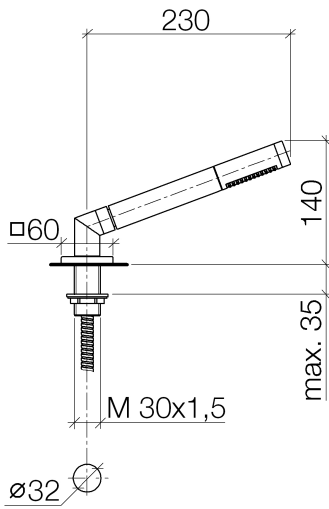

ST 030 100 2705

Flow rate chart