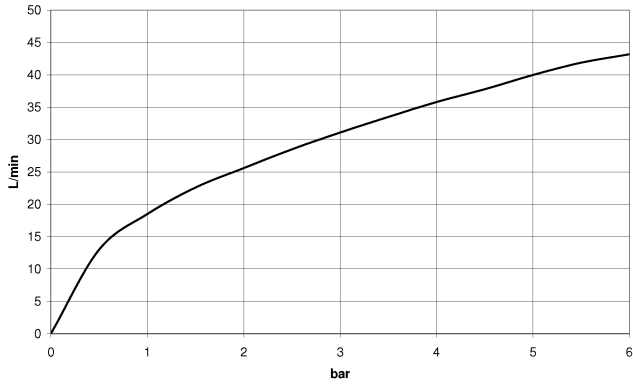

ST 030 100 2705

mm [inches]

**Flow rate chart**

**Certificates**

IAPMO\_4976 (5).    WRAS\_2103001.    LGA\_28688.

ST 030 100 2705

Parts for other finishes can be found here: [Brushed](#)  
[Platinum](#)

**Spare parts list**